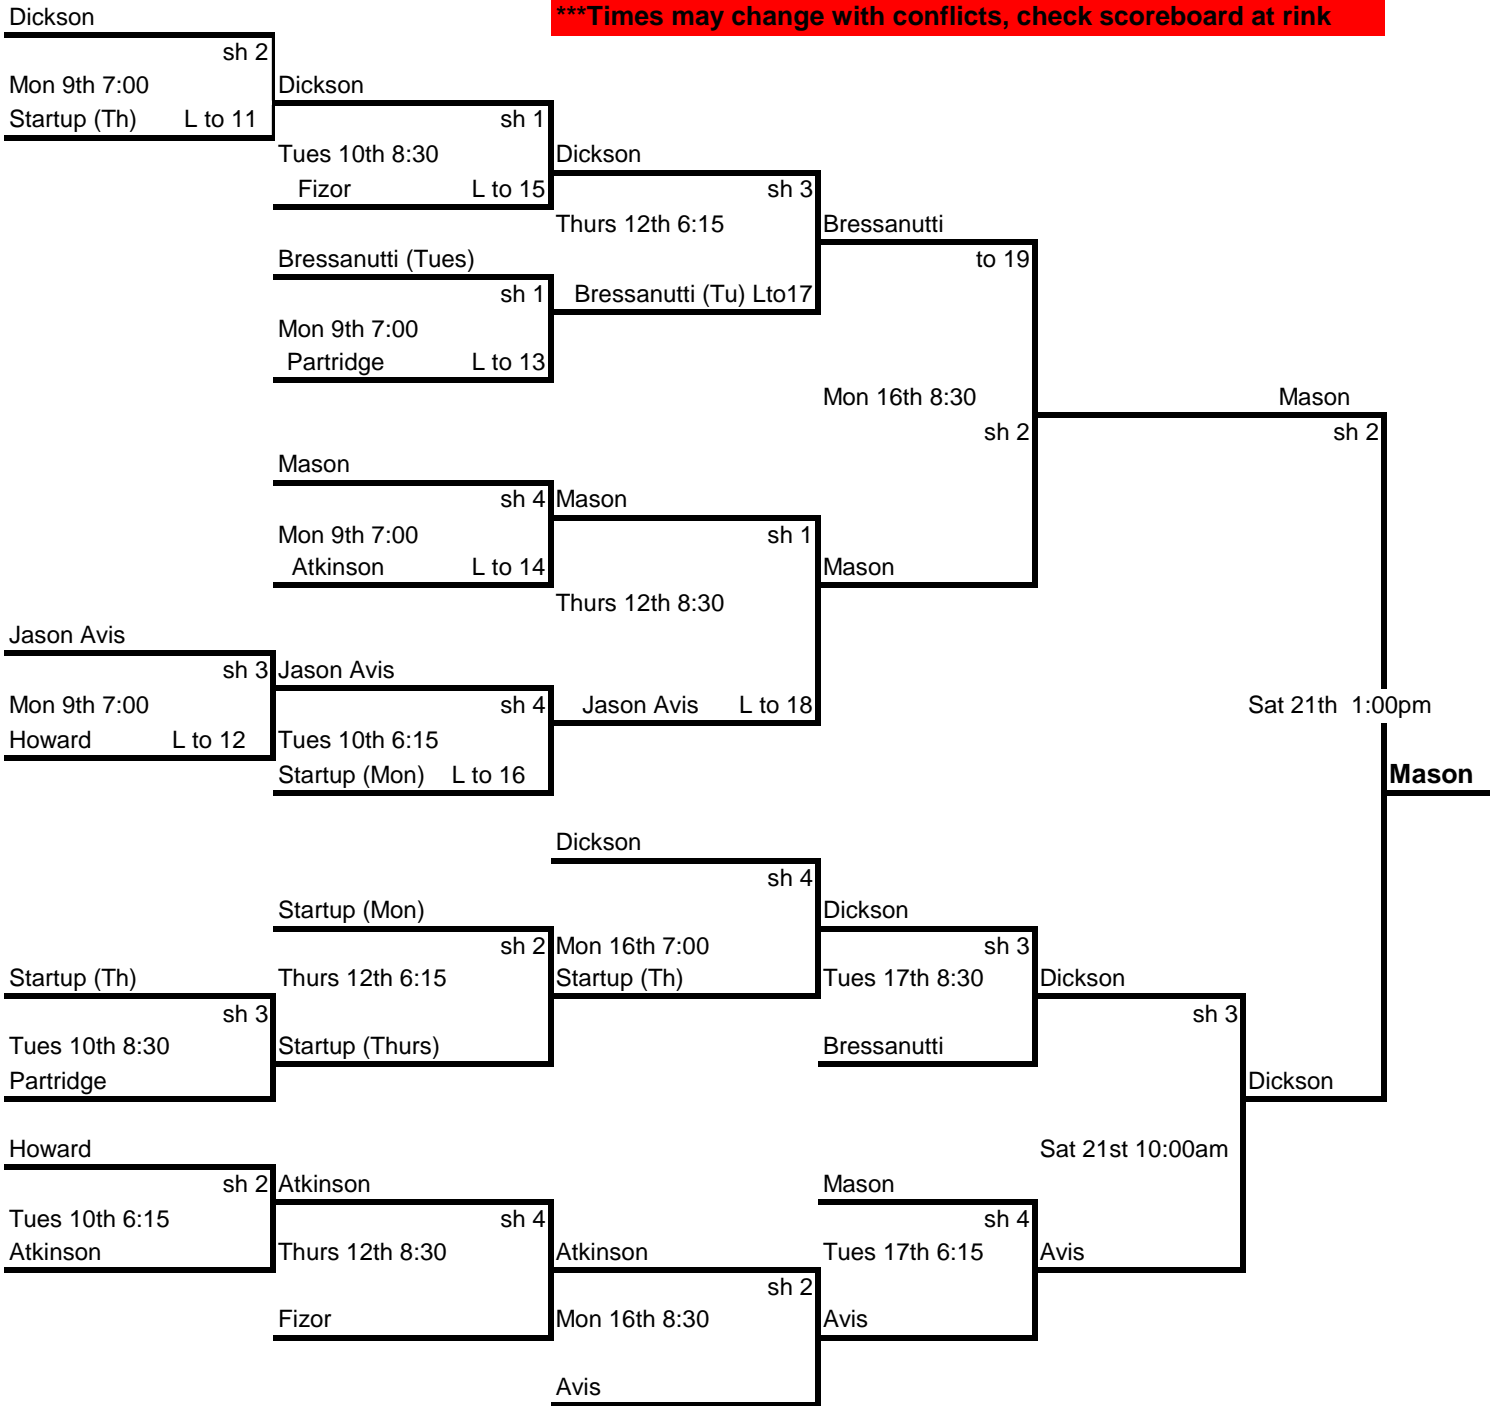

A EVENT

***Times may change with conflicts, check scoreboard at rink

B EVENT

C EVENT