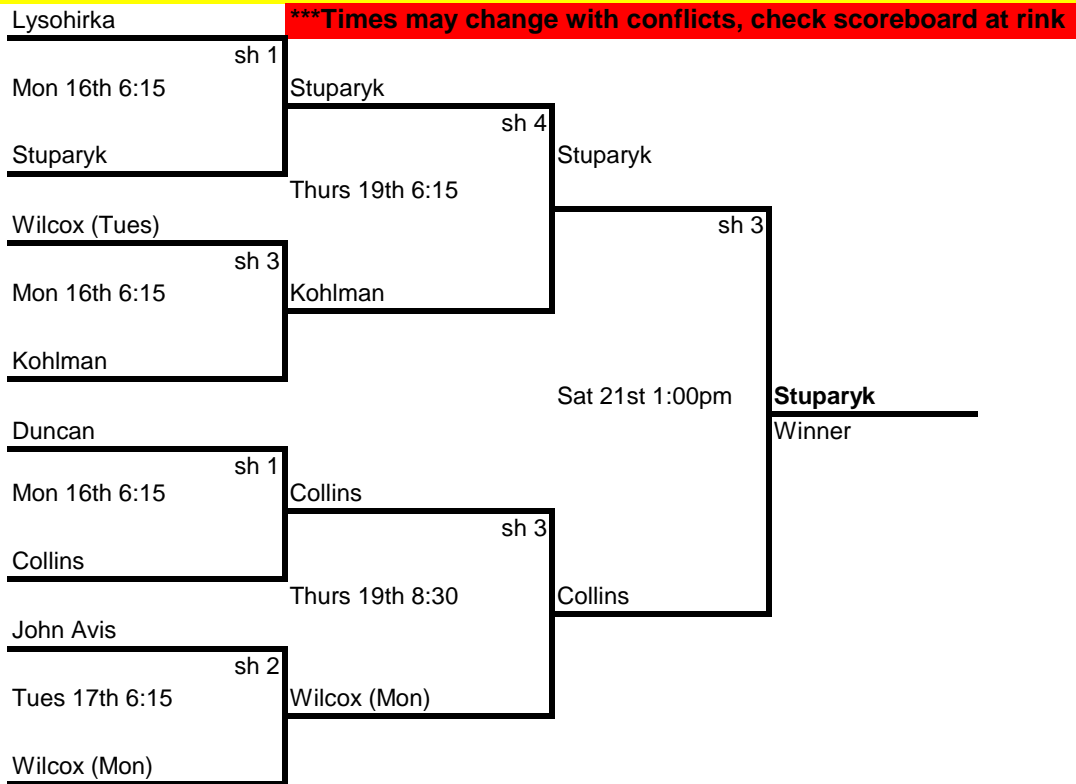

A EVENT

***Times may change with conflicts, check scoreboard at rink

B EVENT

C EVENT